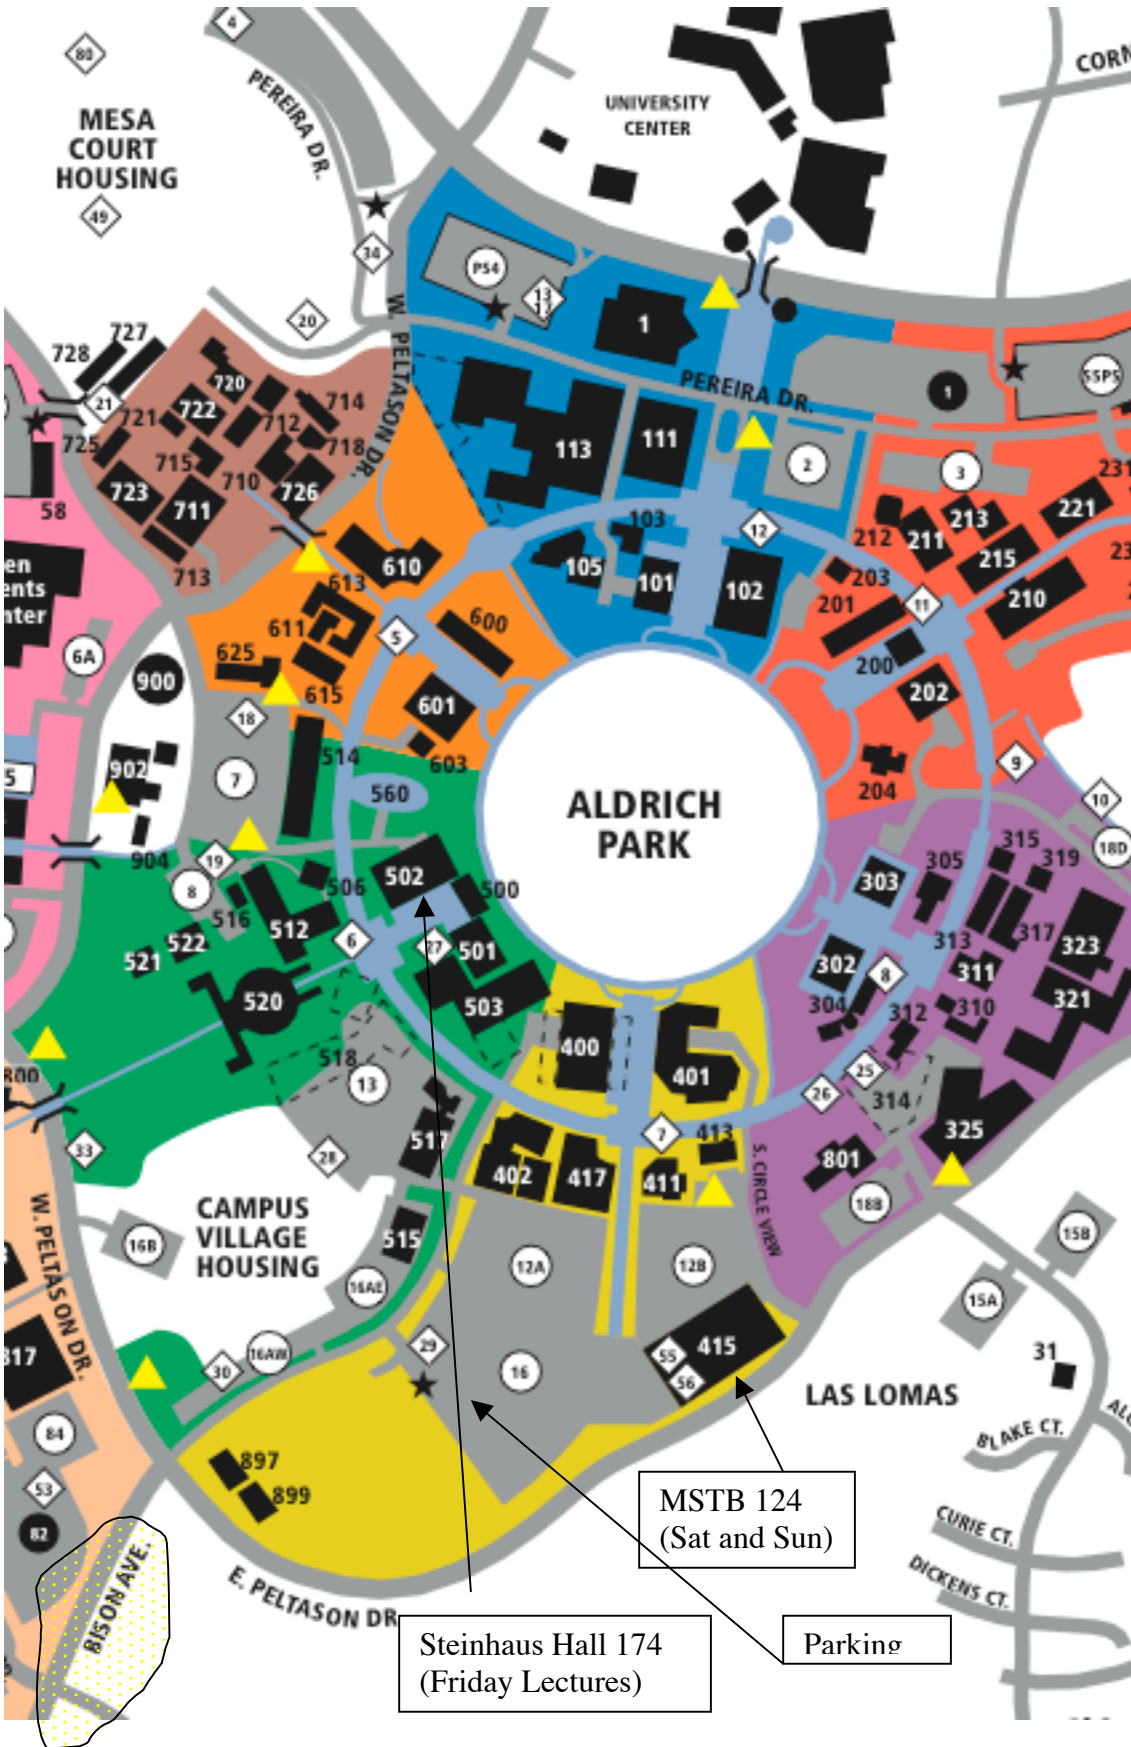

Entrance to UCI on Bison.

Hotel

Balboa Yacht Club

Balboa Yacht Club: 1801 Bayside Dr:

AYRES HOTEL & SUITES  
325 Bristol Street  
Costa Mesa, CA 92626  
(714) 549-0300

Steinhaus Hall 174  
(Friday Lectures)

MSTB 124  
(Sat and Sun)

Parking